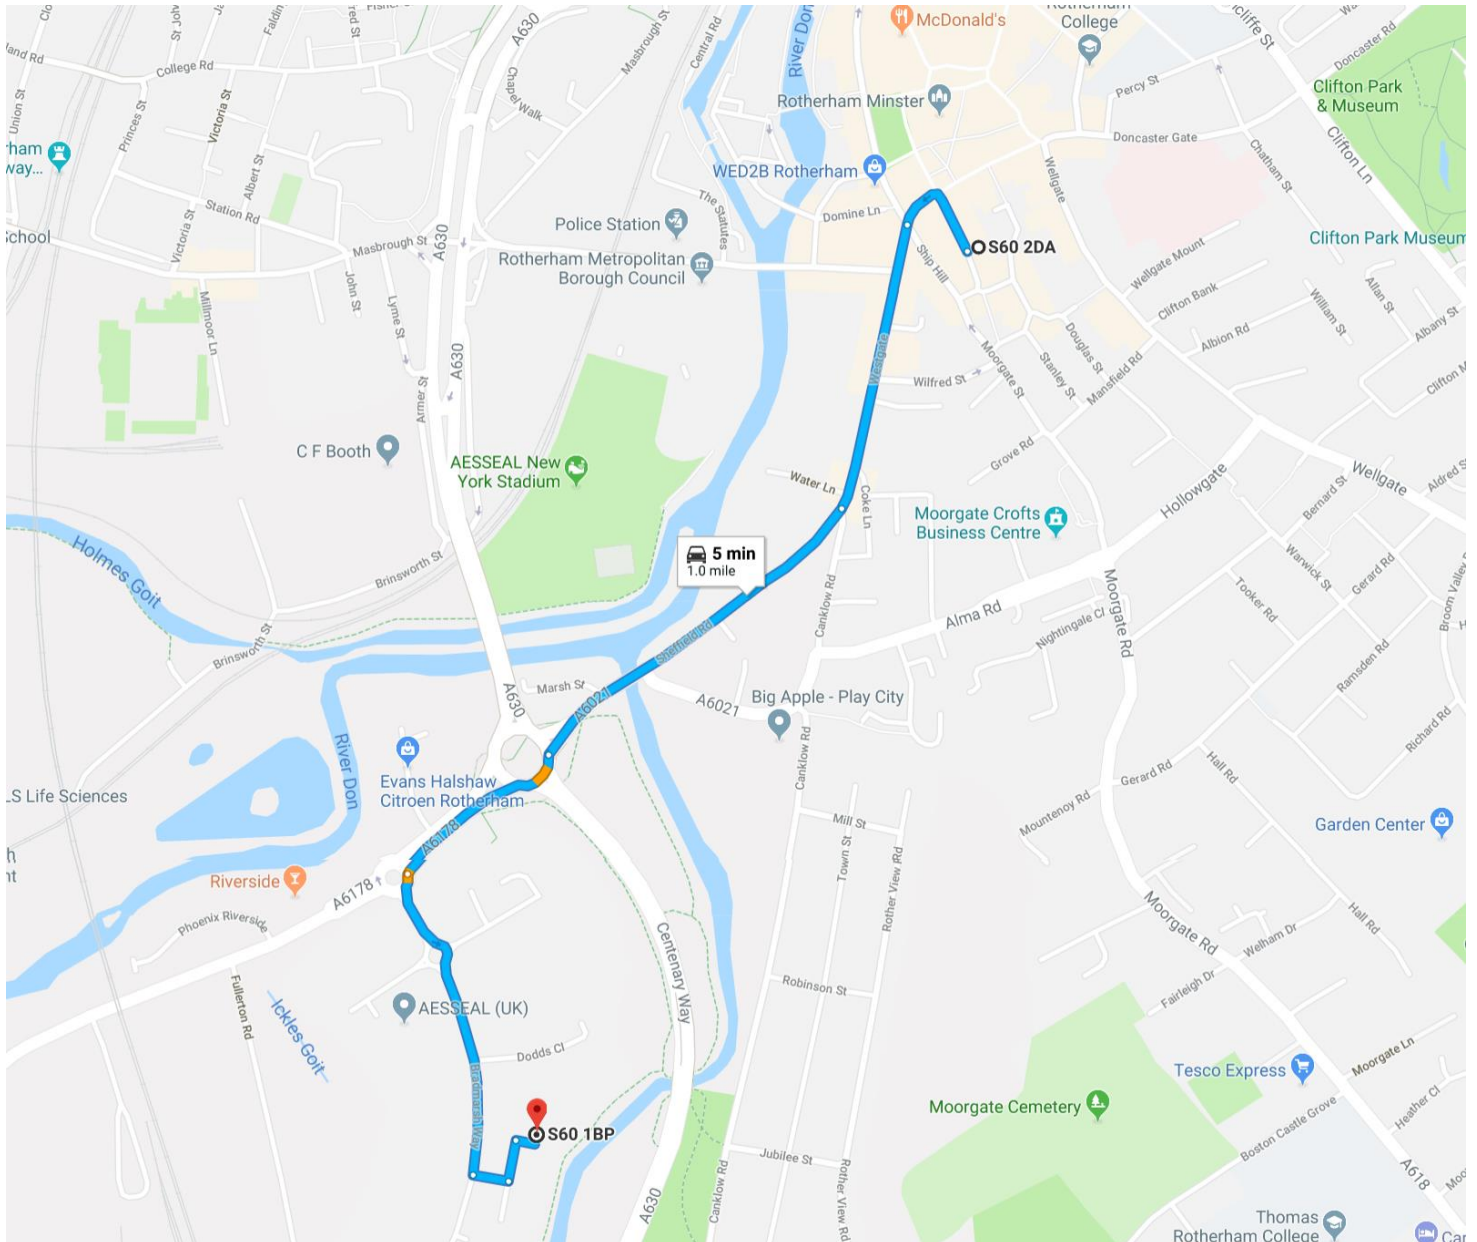

Driving Directions:

Map & Directions from 22 Moorgate Street, S60 2DA
to Unit J, The Point, Bradmarsh Business Park, S60 1BP

1. Head northwest on Moorgate St toward High St
2. Continue onto Westgate
3. Slight right onto Sheffield Rd
4. At the roundabout, take the 2nd exit onto Sheffield Rd/A6178
5. At the roundabout, take the 1st exit onto Bradmarsh Way
6. Turn left onto The Point
7. Turn right to stay on The Point, PRH is at Unit J