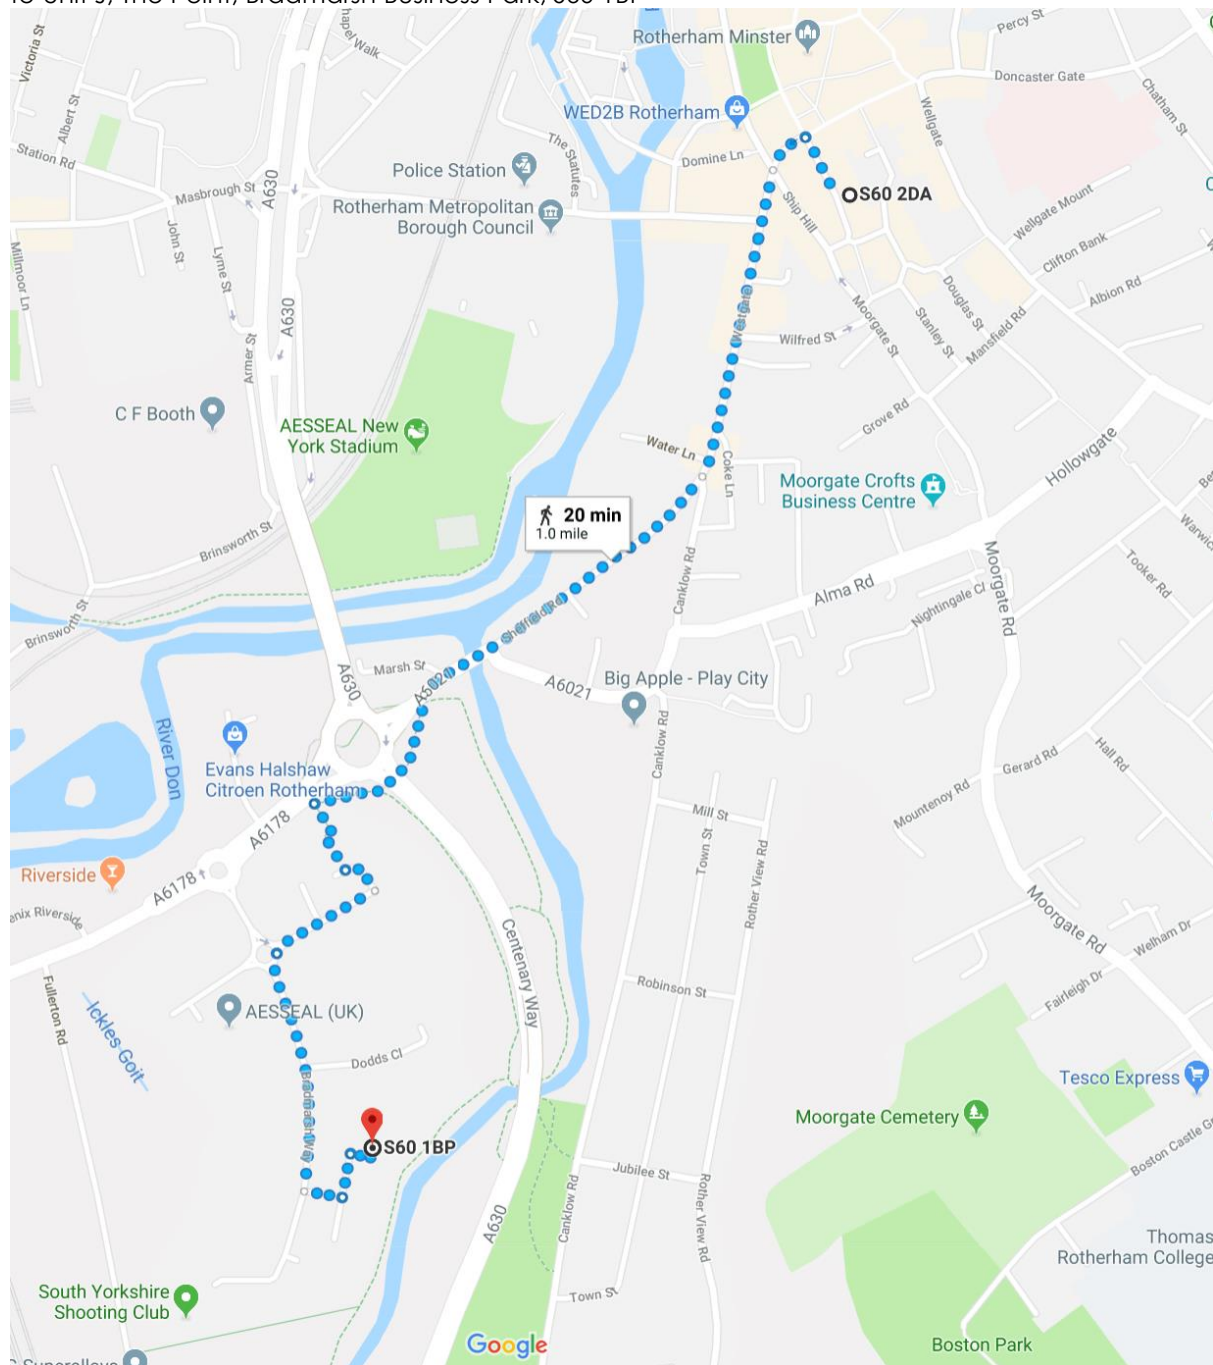

Walking Instructions: Map & Directions from 22 Moorgate Street, S60 2DA to Unit J, The Point, Bradmarsh Business Park, S60 1BP

1. Walk to the bottom of Moorgate Street
2. Turn left, past the Corn Law pub and continue on to Westgate
3. Continue walking to the end of Westgate and turn slightly right on to Sheffield Road
4. Continue walking along Sheffield Road, passing Jacko's off-licence and cross Old Sheffield Road
5. Continue walking past the bridge and turn left here before the roundabout and head towards the subways
6. Continue walking straight forward through the subway until you come out back on to the main road (still Sheffield Road)
7. Continue walking forwards and at the next roundabout, turn left onto Bradmarsh Business Park
8. Walk straight forwards along Bradmarsh Way, past the small roundabout and continue walking past the next crossing until you come to The Point
9. Turn left on to The Point and at the end of here head to the building at the top right hand corner, this is PRH (Unit J)